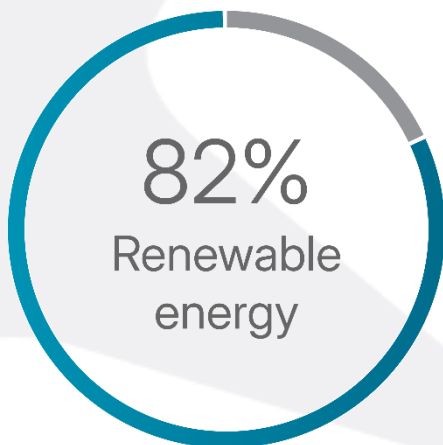

5^{*}

NABERS

ENERGY

This certificate certifies that

The GPT Group

Achieved 5.0 - star NABERS Energy Base
Building Rating for

Darling Park Tower 3,
Darling Park Tower 3 201 Sussex
Street, SYDNEY, NSW 2000

This rating is valid until